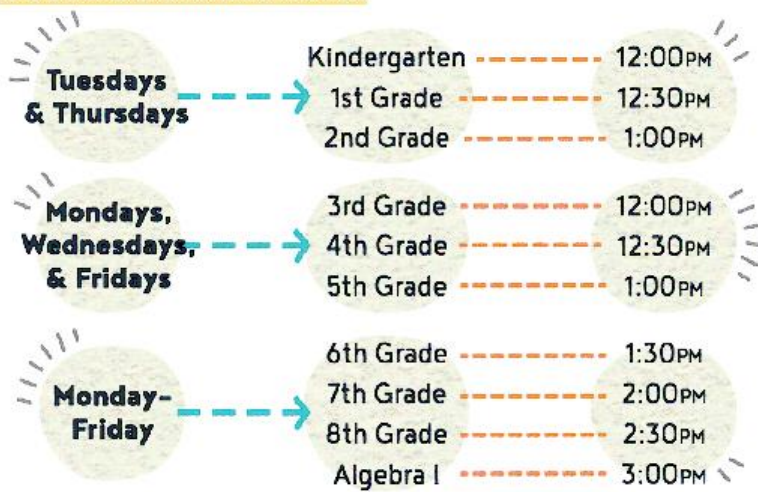

Let's get our students school ready!

The Department, in partnership with Louisiana Public Broadcasting (LPB), Great Minds, Illustrative Math (IM), and SchoolKit, will broadcast Eureka (K-5) and Illustrative Math (6-Algebra I) lessons. These lessons will air on LPB from Monday, July 6th through Friday, July 31st on a regular daily schedule. They will also be available on-demand at the [Great Minds](#) and [SchoolKit](#) websites.

To ensure accessibility for students with disabilities, live broadcasts will have closed captioning and on-demand videos will be available with closed captioning and audio description.

LPB BROADCASTING SCHEDULE